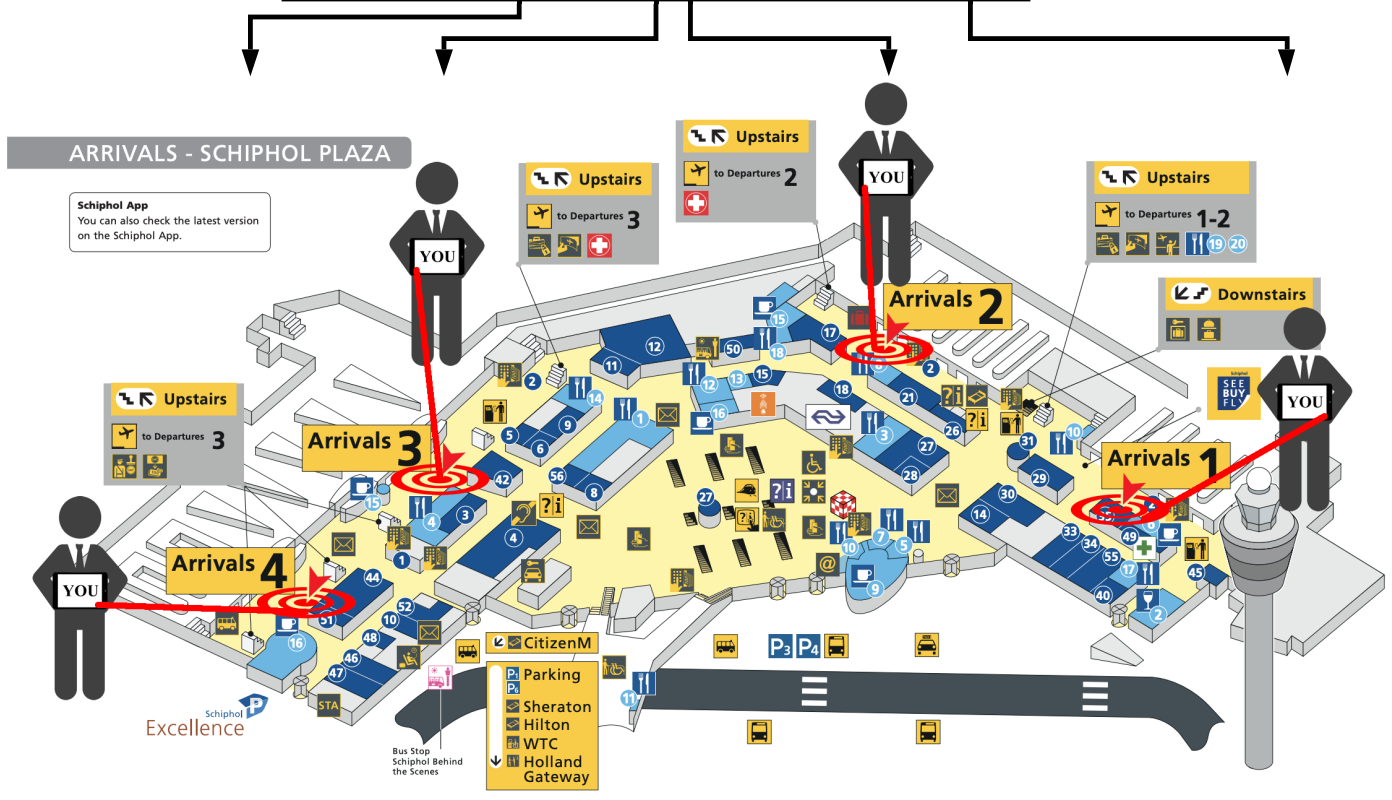

Below you see the 4 arrival halls of Amsterdam Schiphol Airport

The driver checks your flight number, sees the luggage belt number where the luggage of your flight will be brought and knows which arrival hall number you will exit